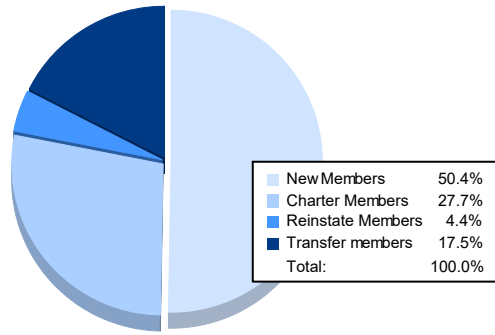

Year	New Clubs	Dropped Clubs	Gain/ Loss Clubs	New Members	Charter Members	Reinstate Members	Transfer Members	Total Member Added	Total Members Dropped	Gain/ Loss Members
2016-2017	0	0	0	117	5	2	2	126	143	-17
2017-2018	1	3	-2	116	20	2	6	144	198	-54
2018-2019	0	2	-2	124	4	8	3	139	212	-73
2019-2020	0	0	0	72	0	9	1	82	108	-26
2020-2021	1	6	-5	69	38	6	24	137	214	-77
<b>Average</b>	<b>0</b>	<b>2</b>	<b>-2</b>	<b>100</b>	<b>13</b>	<b>5</b>	<b>7</b>	<b>126</b>	<b>175</b>	<b>-49</b>

### Membership Composition June 2021 Cumulative

### Gender Composition June 2021 Cumulative